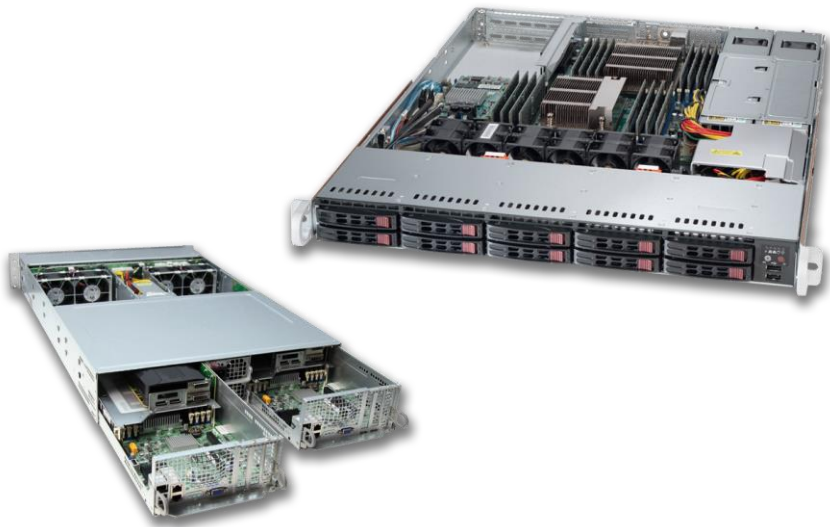

ASA Computers Inc.
Integration and Service with Pride

What We Offer

Rackmount Servers

Servers designed for optimal performance, processor Server series support eight core/six core/quad-core/dual-core processors in a high-density. With best-in-class memory architecture, hot-swappable SAS/SCSI/SATA drives, universal expansion slots, ideal for network infrastructure, front-end enterprise, and minimal-downtime cluster server systems.

Storage Servers

Providing the standards, you want with the technological innovations you need for rapid integration, flexibility, and simplified management. Built with industry-leading business platforms, our servers allow quick & easy scaling for future storage expansion. Servers ideal for performance, high availability, scalability, minimized down time, max storage, redundancy & failover capabilities, & rapid data recovery.

Our Best-Selling Products

1U Rackmount Server | SKU: **ASA-1101-X2-R**

- Dual socket R3 (LGA 2011) supports Intel® Xeon® processor E5-2600 v3/v4 family; QPI up to 9.6GT/s
- Up to 1TB ECC DDR4 2133MHz; 16x DIMM slots
- 2x PCI-E 3.0 x16 (FHHL), 1x PCI-E 3.0 x8 Mezzanine for HBA cards
- 10x Hot-swap 2.5" SAS/SATA HDD bays
- Intel® i350 Dual port GbE LAN
- I/O ports: 2x SuperDOM, 1x VGA, 1x COM, 6x USB 3.0 (4 rear, 2 front)
- 2x SuperDOM (Disk on Module) ports
- 700W Redundant Power Supplies Platinum Level High-efficiency

Virtualization Servers

These servers are designed for optimal performance, processor Server series support eight core/six core/quad-core/dual-core processors in a high-density. With best-in-class memory architecture, hot-swappable SAS/SCSI/SATA drives, universal expansion slots, ideal for network infrastructure, front-end enterprise, and minimal-downtime cluster server systems.