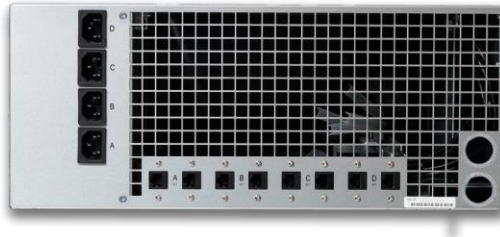

Virtualization Servers

These servers are designed for optimal performance, processor Server series support eight core/six core/quad-core/dual-core processors in a high-density. With best-in-class memory architecture, hot-swappable SAS/SCSI/SATA drives, universal expansion slots, ideal for network infrastructure, front-end enterprise, and minimal-downtime cluster server systems.

Custom Solutions

ASA offers a fully customized rack, stack and cabling service integrated in custom enclosures. This results in a complete turn-key deployment for customers. ASA offers field deployment services, custom consulting, assessment and file management services offerings. Customer education and managed services are also available to simplify the administrator burden.

" Racklive, a division of ASA Computers, designed custom racks that enabled their customer to stick 44 cylindrical Apple Mac Pro workstations "

Racklive is our full system division, in which we do Rack, Stack and Cable, crate and ship full system, roll in to data center and do the field deploy. Our team can assist in implementing a fully configured rack server for your business with ease.

ASA
COMPUTERS

ASA Computers Inc.
48761 Kato Road
Fremont, CA 94538

www.asacomputers.com
650-230-8000