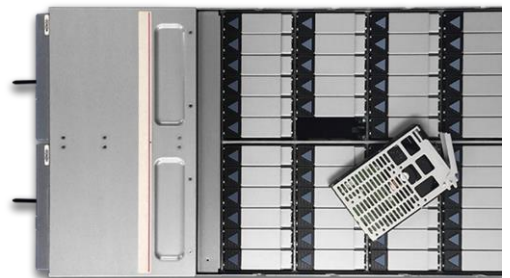

About

ASA Computers Inc. has been the leader in server products, computing and networking since 1989. We pride ourselves in providing superior server design at competitive costs. ASA Computers Inc. has met these challenges with ingenuity and clever solutions to reduce costs, decreased time-to-market, and deliver consistent quality.

ASA Computers offers a wide variety of engineering capabilities and has delivered products for the Datacenter industry that include rack mounted servers, fully rack integrated large systems and industrial computing systems.

We hope to assist your business with its technology needs today!